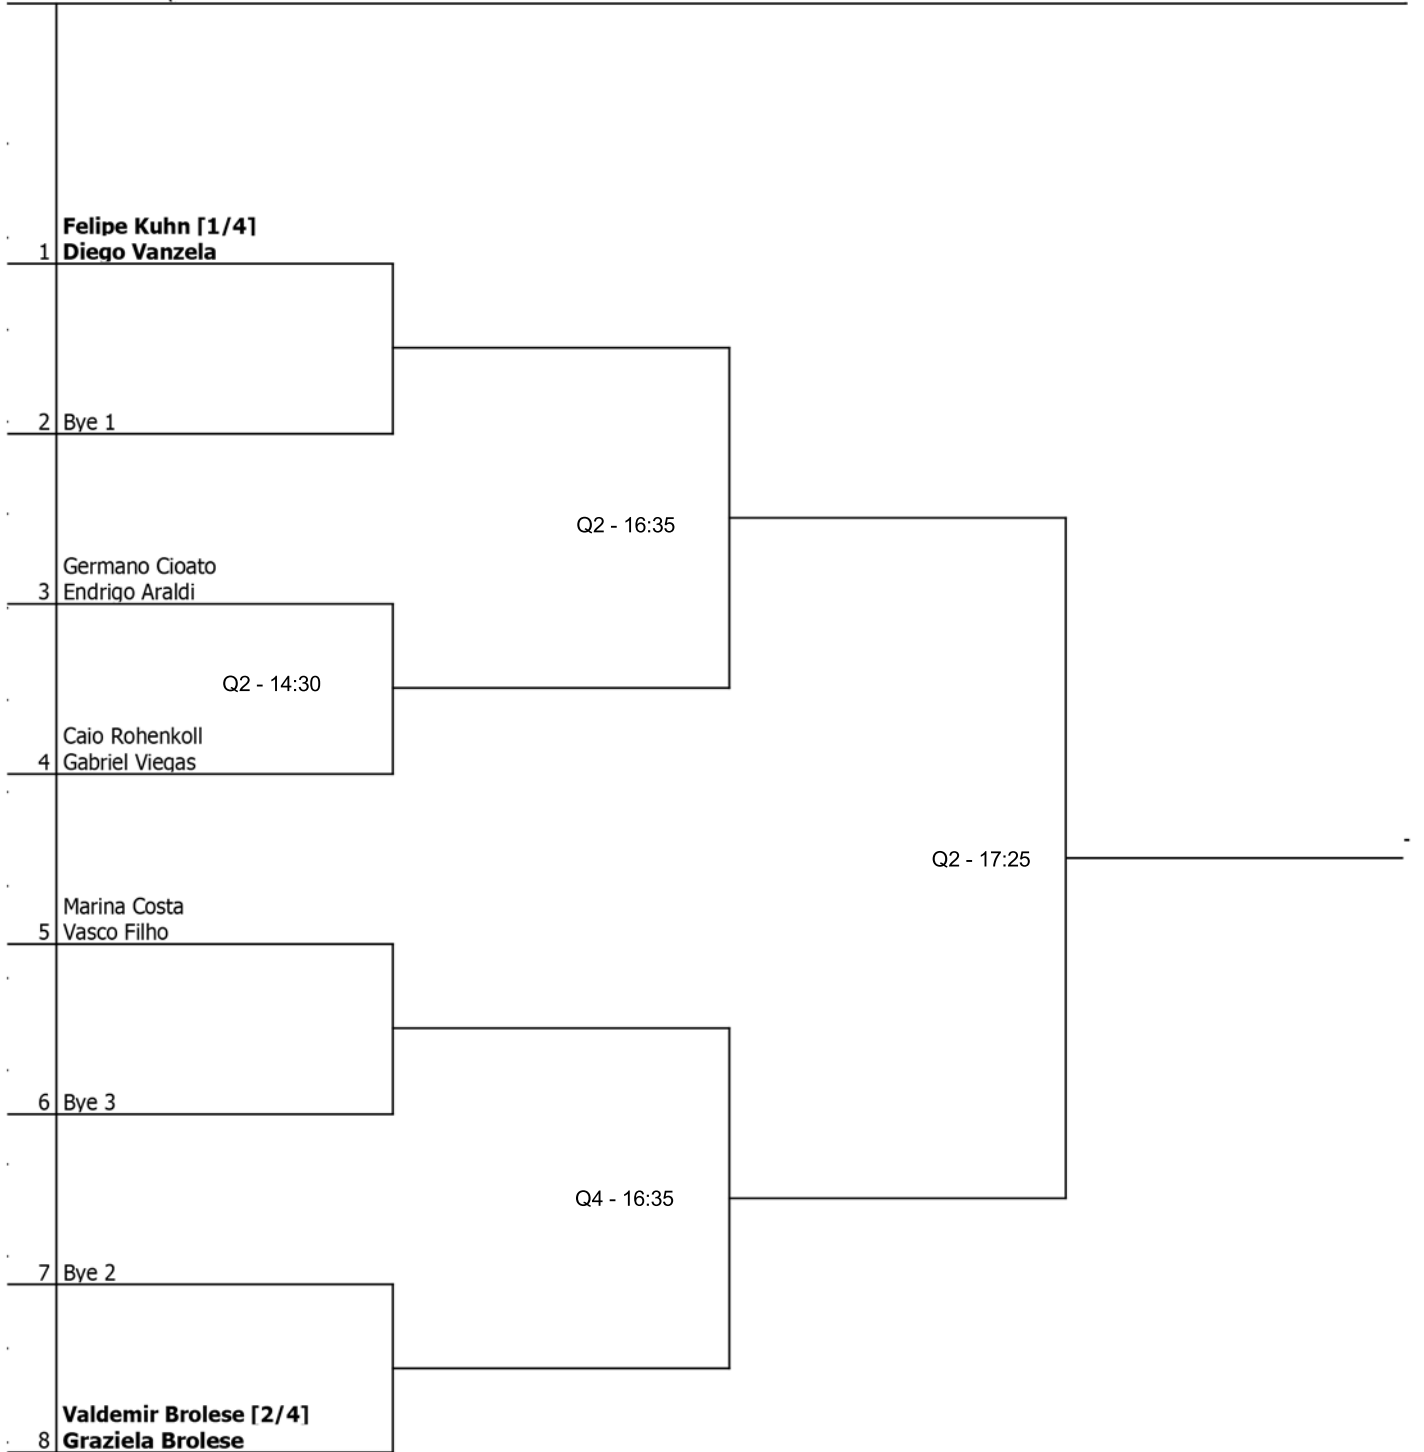

# 3º Etapa do Circuito Gaúcho de Squash

DUPLAS

Date	City, Country	Website	Printed: 30/08/2016 23:08:16	
Quarterfinals		Semifinals	Final	Winner

	<b># Seeded Players</b>		<b># Alternates</b>	<b>Replacing</b>	<b>Draw date/time:</b>
	1/4 Felipe Kuhn Diego Vanzela				<b>Last Direct Acceptance</b>
	2/4 Valdemir Brolese Graziela Brolese				<b>Player representatives</b>
					<b>Signature</b>