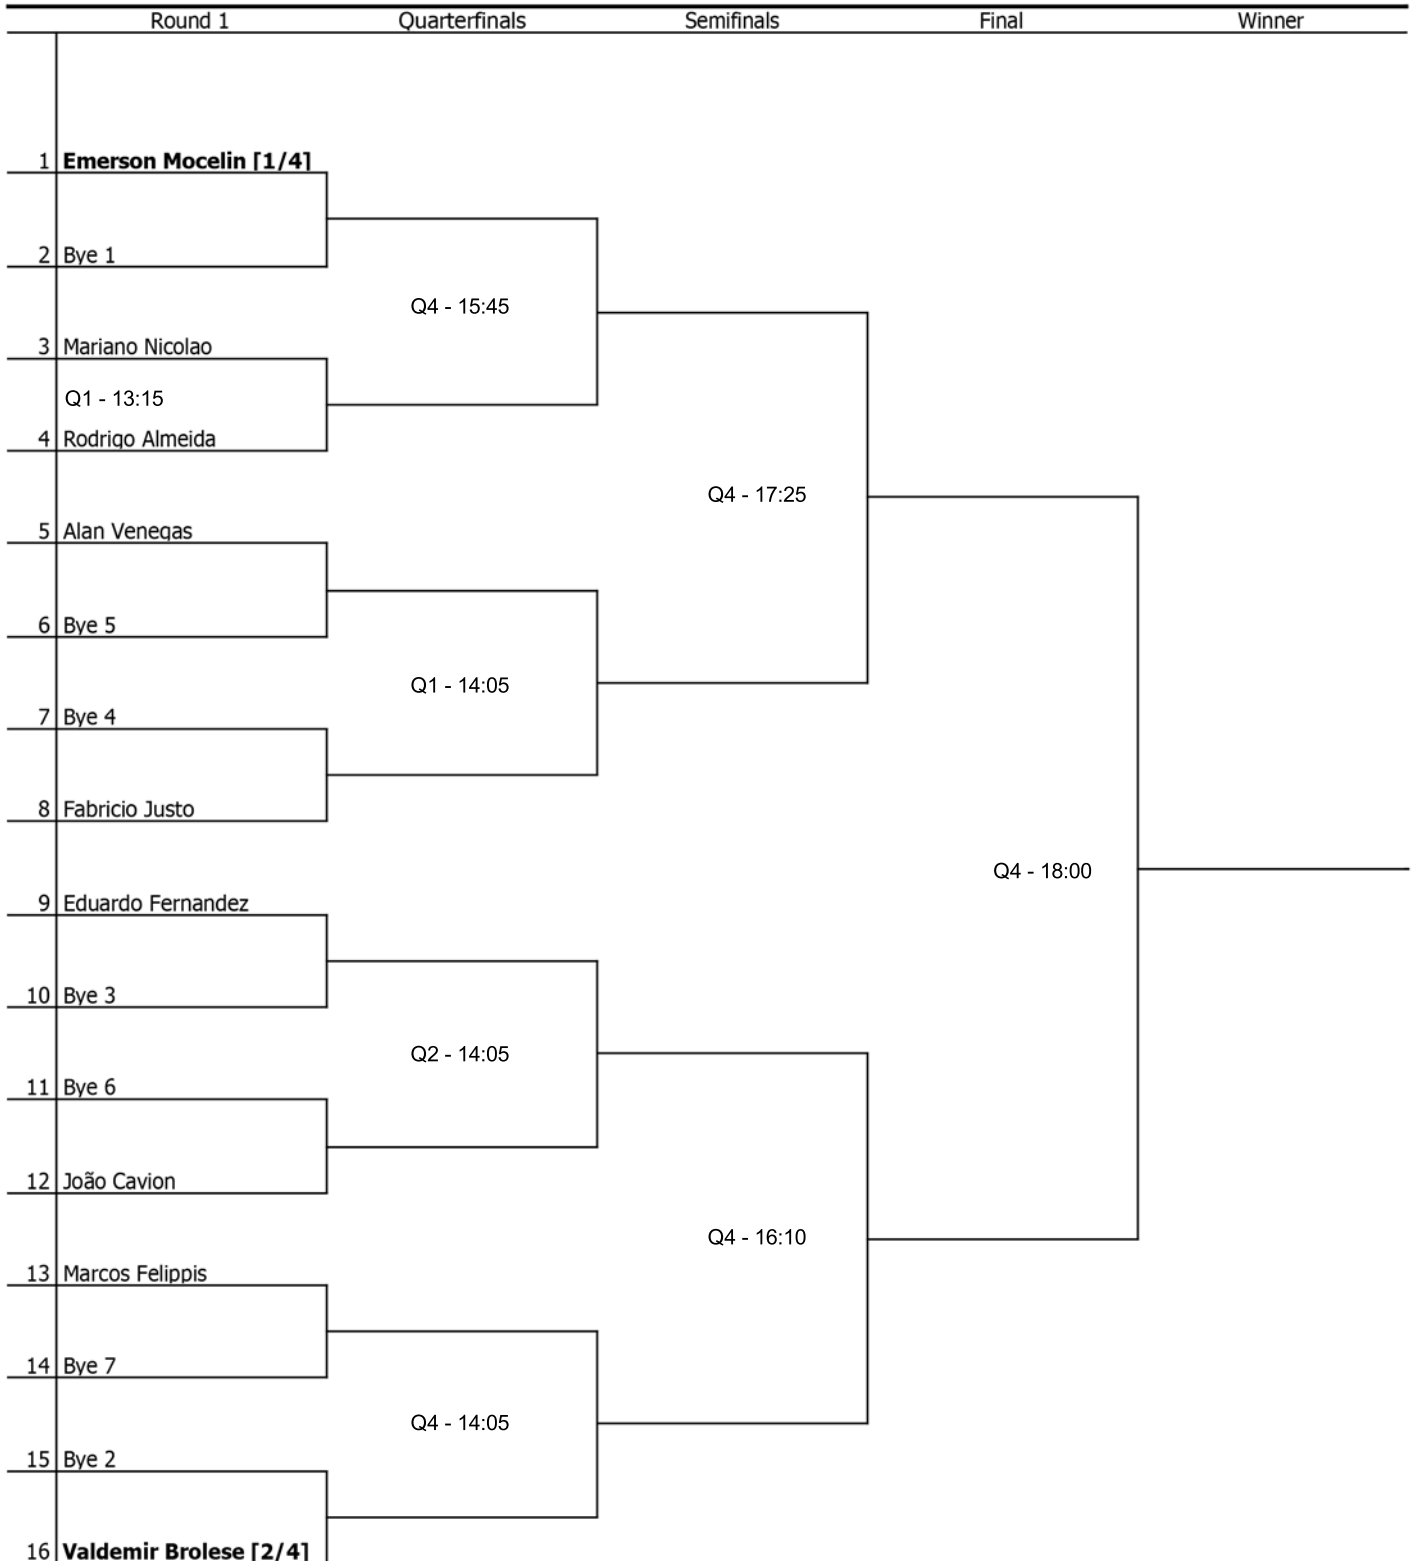

# 3º Etapa do Circuito Gaúcho de Squash

EXECUTIVO A

Date City, Country Website

Printed: 30/08/2016 23:09:33

	# Seeded Players 1/4 Emerson Mocelin 2/4 Valdemir Brolese	# Alternates	Replacing	Draw date/time: Last Direct Acceptance
				Player representatives
				Signature