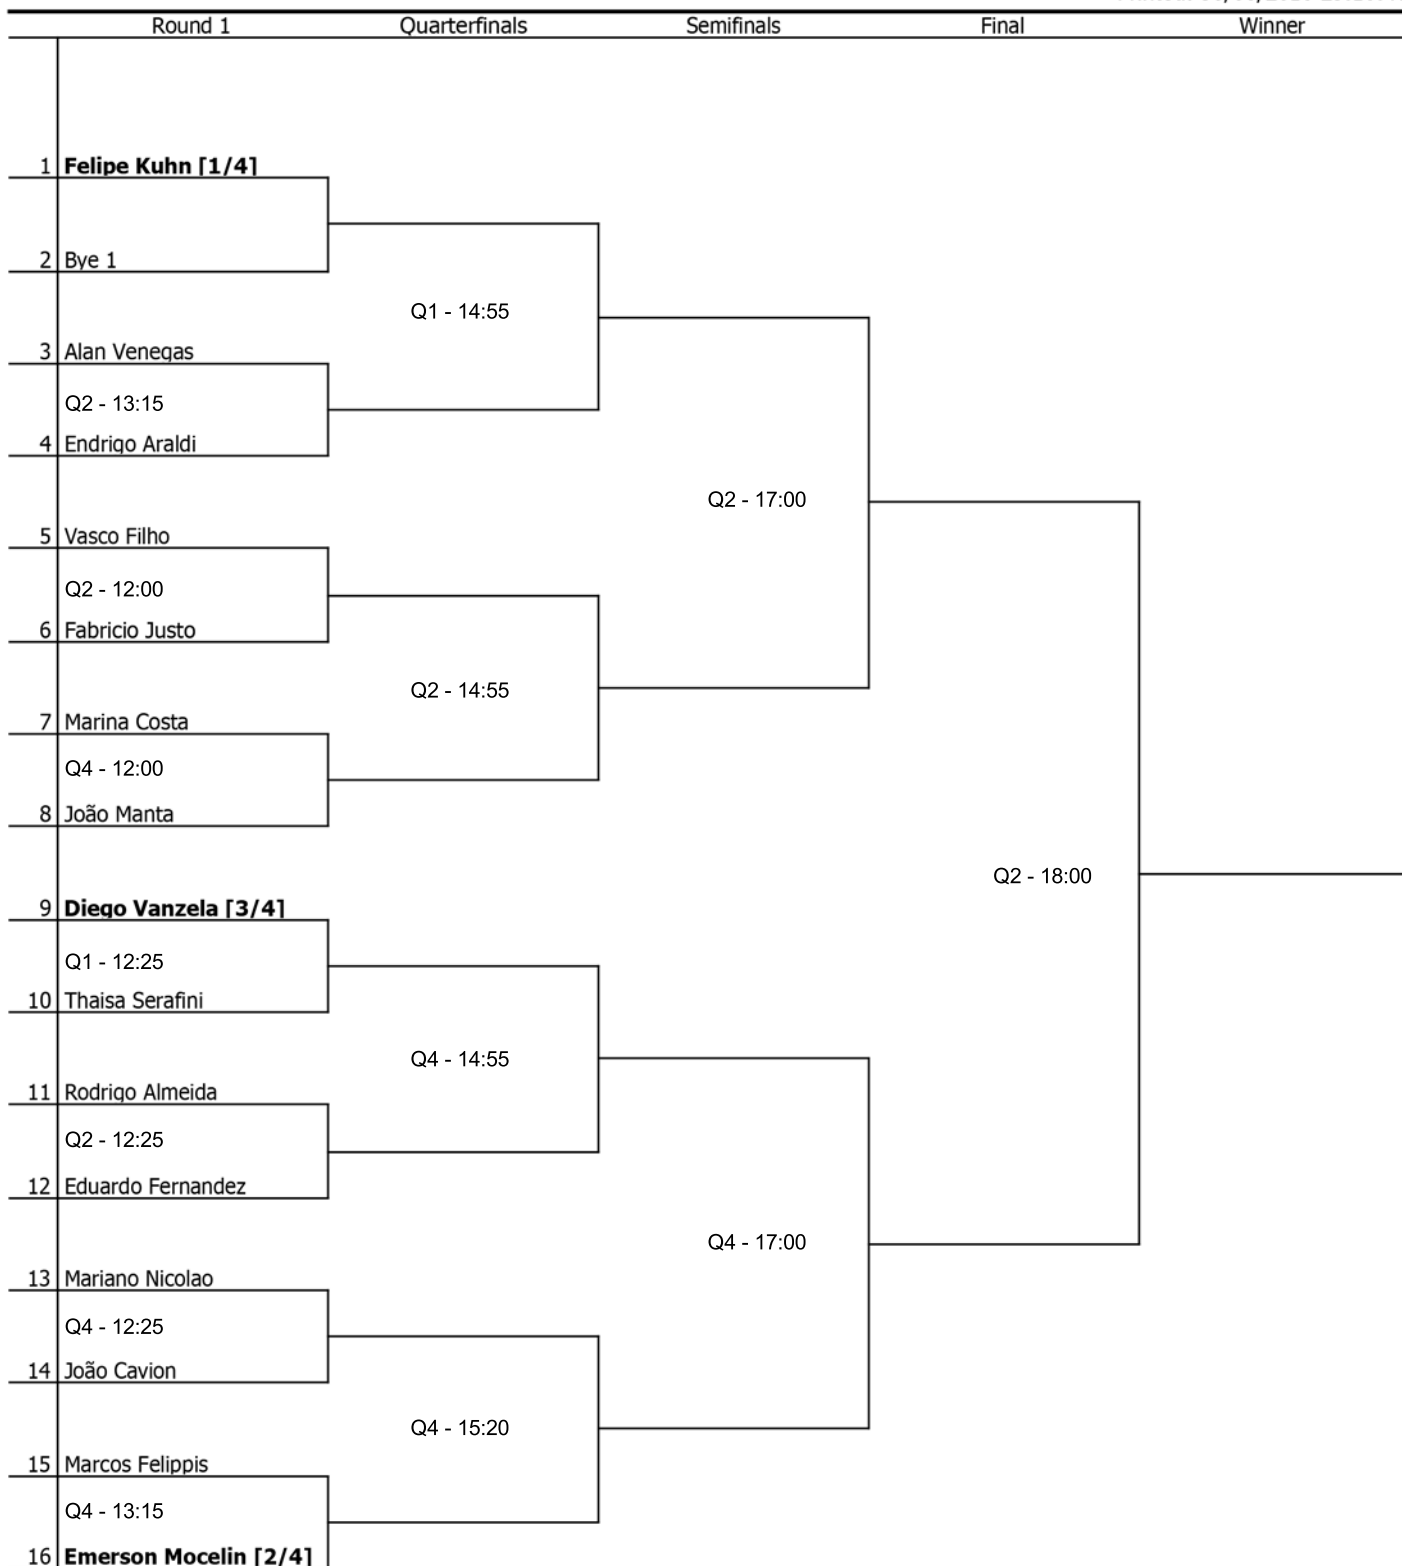

# 3º Etapa do Circuito Gaúcho de Squash

1ª CATEGORIA

Date City, Country Website

Printed: 30/08/2016 23:10:40

	<b># Seeded Players</b> 1/4 Felipe Kuhn 2/4 Emerson Mocelin 3/4 Diego Vanzela	<b># Alternates</b>	<b>Replacing</b>	<b>Draw date/time:</b> Last Direct Acceptance
	<b>Player representatives</b>			
	<b>Signature</b>			