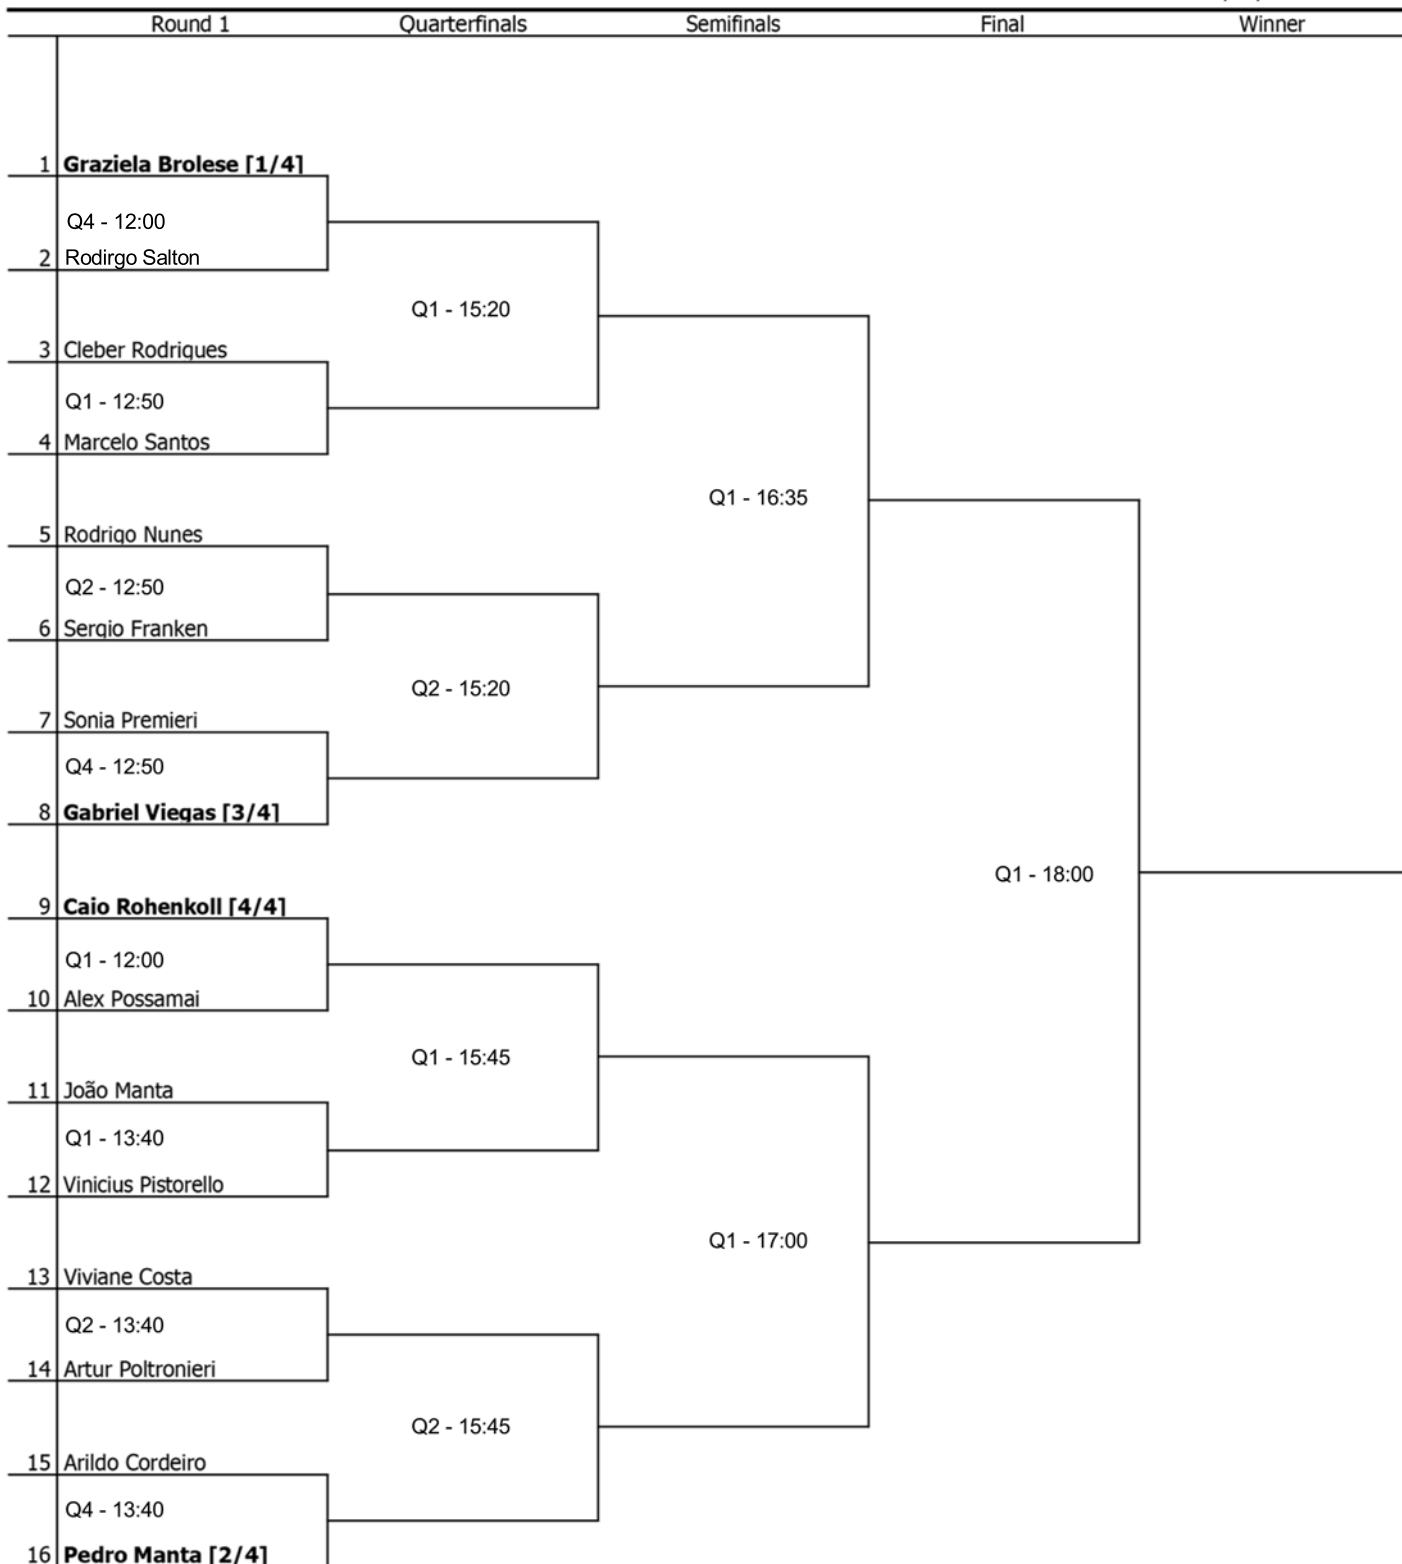

3º Etapa do Circuito Gaúcho de Squash

2ª CATEGORIA

Date City, Country Website

Printed: 30/08/2016 23:10:26

	# Seeded Players 1/4 Graziela Brolese 2/4 Pedro Manta 3/4 Gabriel Viegas 4/4 Caio Rohenkoll	# Alternates	Replacing	Draw date/time: Last Direct Acceptance
				Player representatives
				Signature